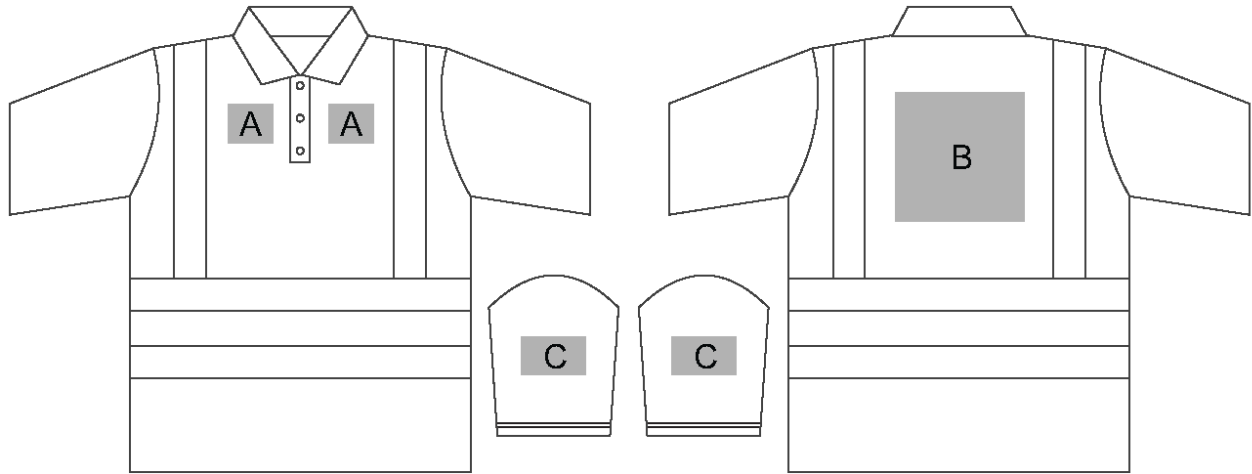

### Need to know:

- Includes 1-Colour, 1-Position Screen Print (setup fees apply)
- **EMB: Heavy logos (High Stitch Count) will affect the quality of branding due to lightweight fabric.**

### **Position A**

1. Screen Print (SA)  
1 Colour  
Size: 50mm wide x 50mm high
2. Embroidery (EMB-A)  
Size: 70mm wide x 60mm high

### **Position B**

1. Embroidery (EMB-A)  
Size: 100mm wide x 100mm high
2. Screen Print (SC)  
1 Colour  
Size: 150mm wide x 150mm high

### **Position C**

1. Screen Print (SA)  
1 Colour  
Size: 100mm wide x 30mm high
2. Embroidery (EMB-A)  
Size: 80mm wide x 60mm high